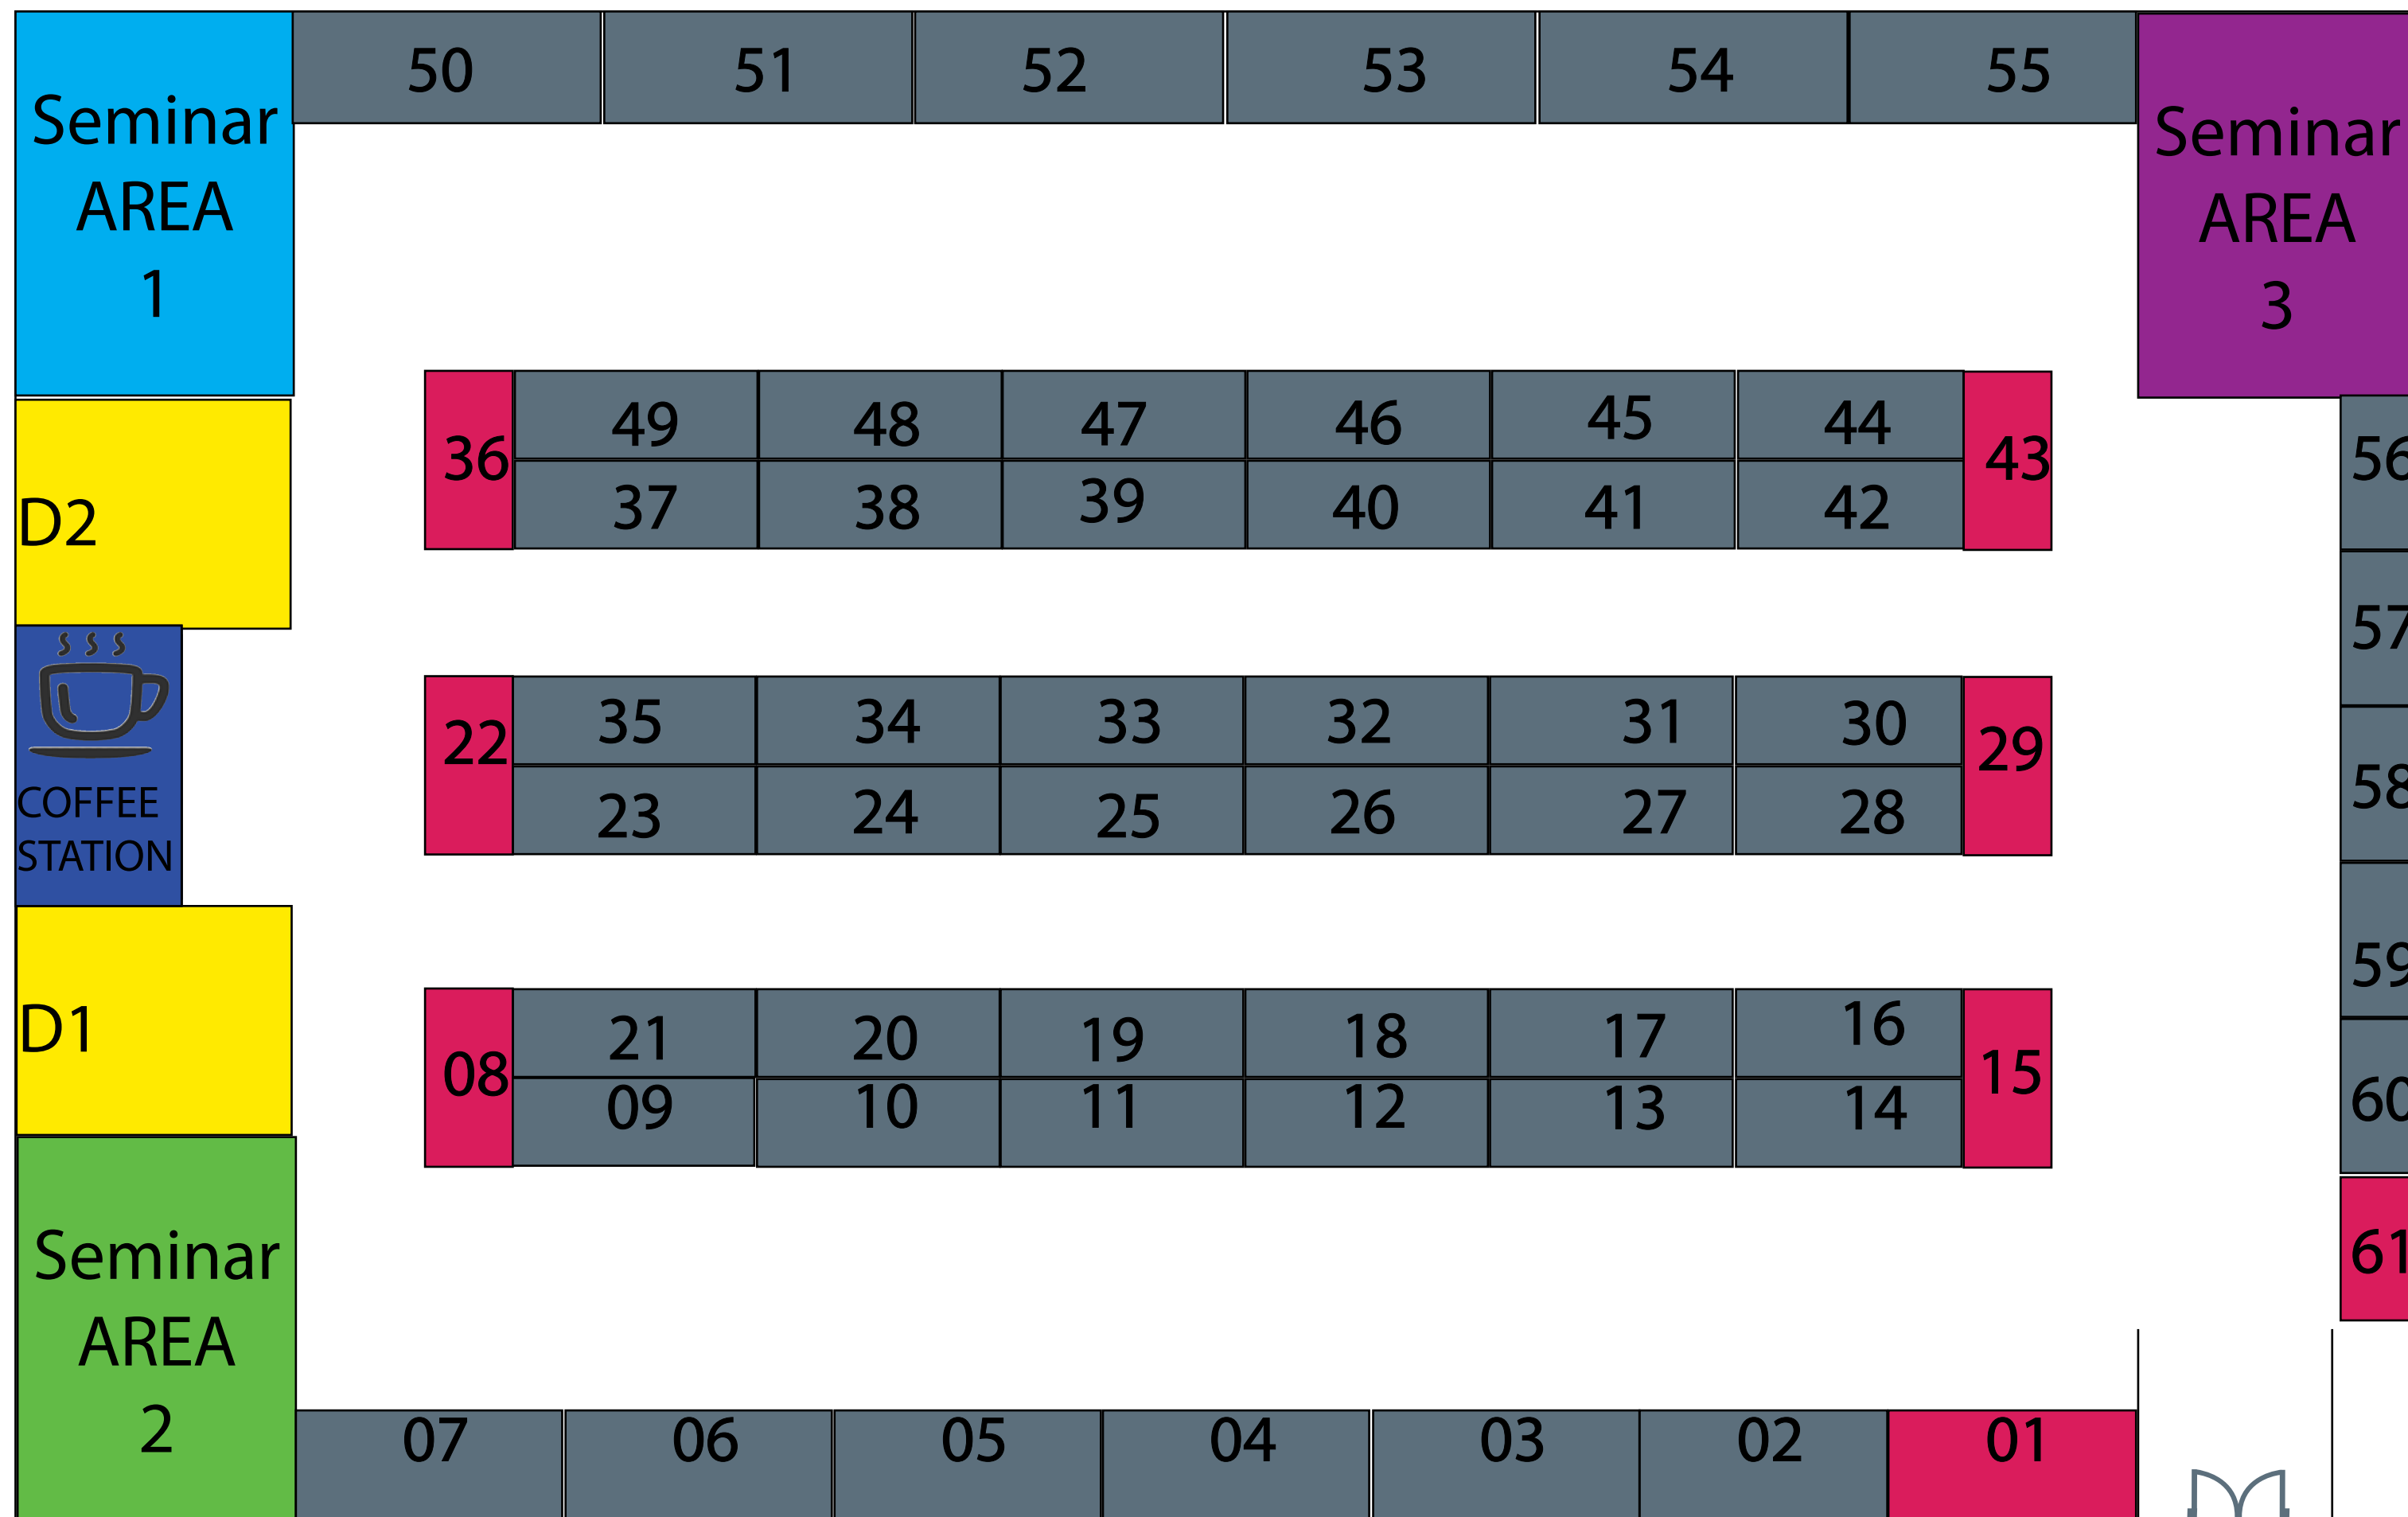

**STANDARD STANDS: £150**  
3M x 1.5M

**PREMIUM STANDS: £200**  
3M x 1.5M - PRIME LOCATION

**DELUXE STANDS: £400**  
4M x 5M - LARGE SPACE - 20 square metres

↑  
EVENT  
ENTRANCE

FSE

FRESH START EVENTS

@FreshStartevent  
#SYEXPO