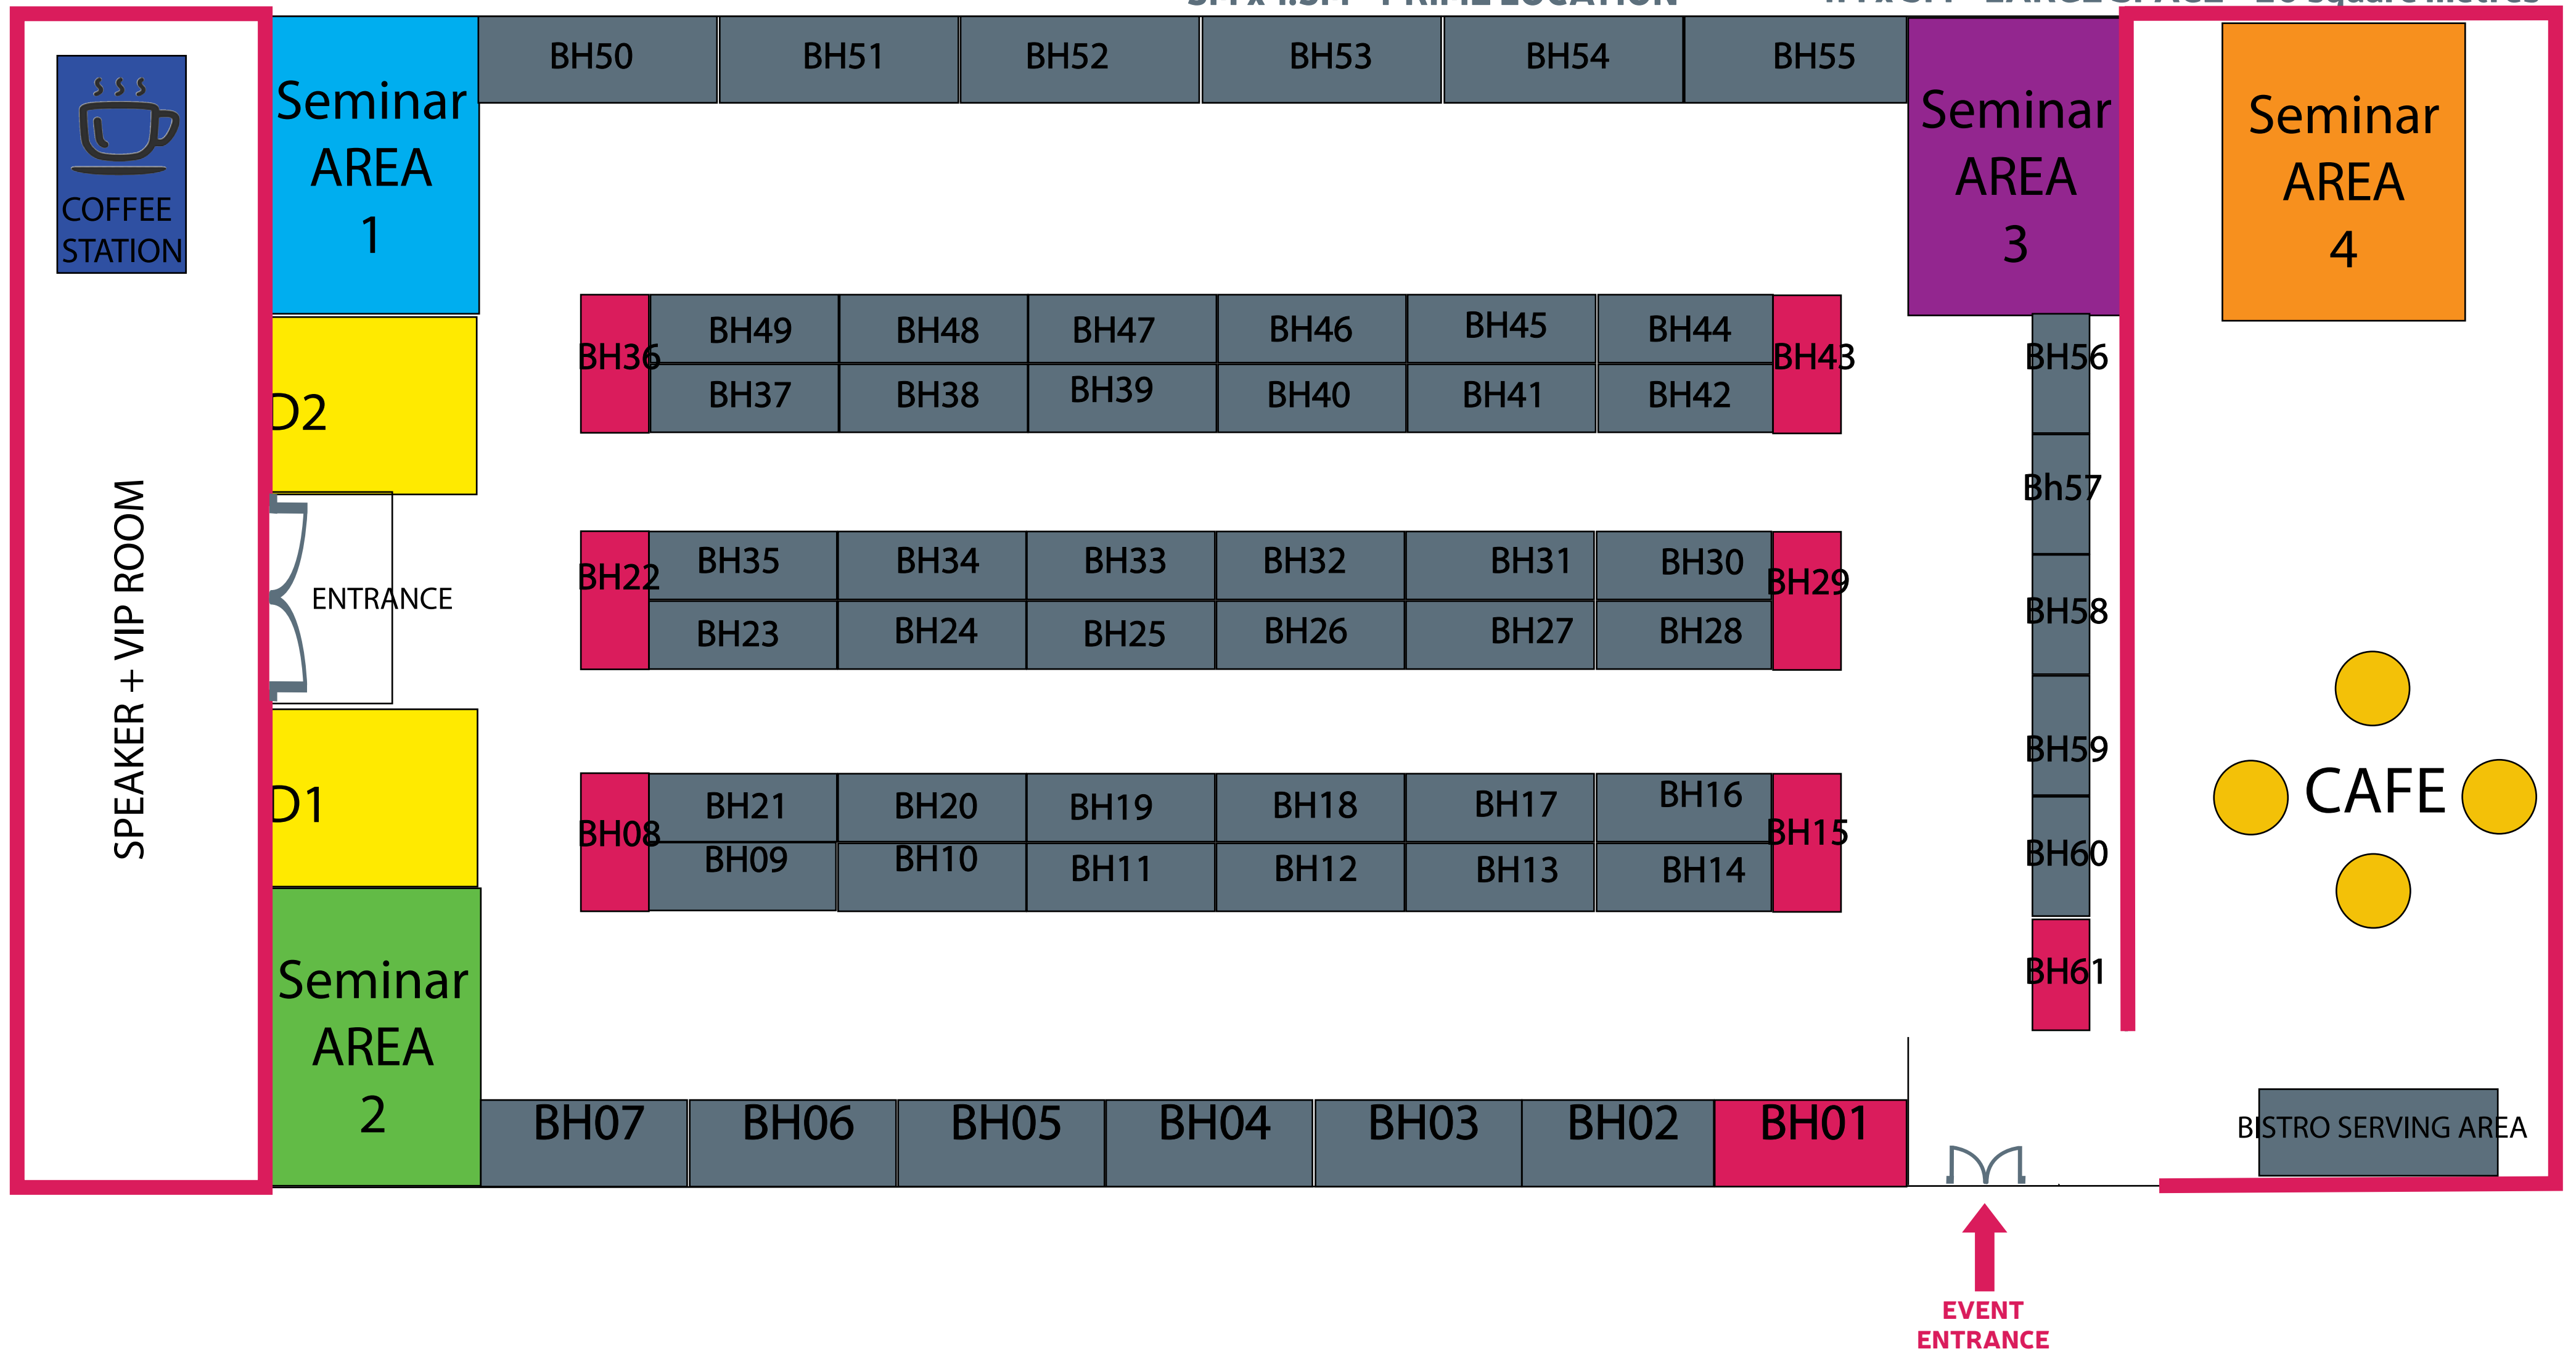

STANDARD STANDS: £150
3M x 1.5M

PREMIUM STANDS: £200
3M x 1.5M - PRIME LOCATION

DELUXE STANDS: £400
4M x 5M - LARGE SPACE - 20 square metres

FSE

FRESH START EVENTS

[@FreshStartevent](#)
[#SYEXPO](#)